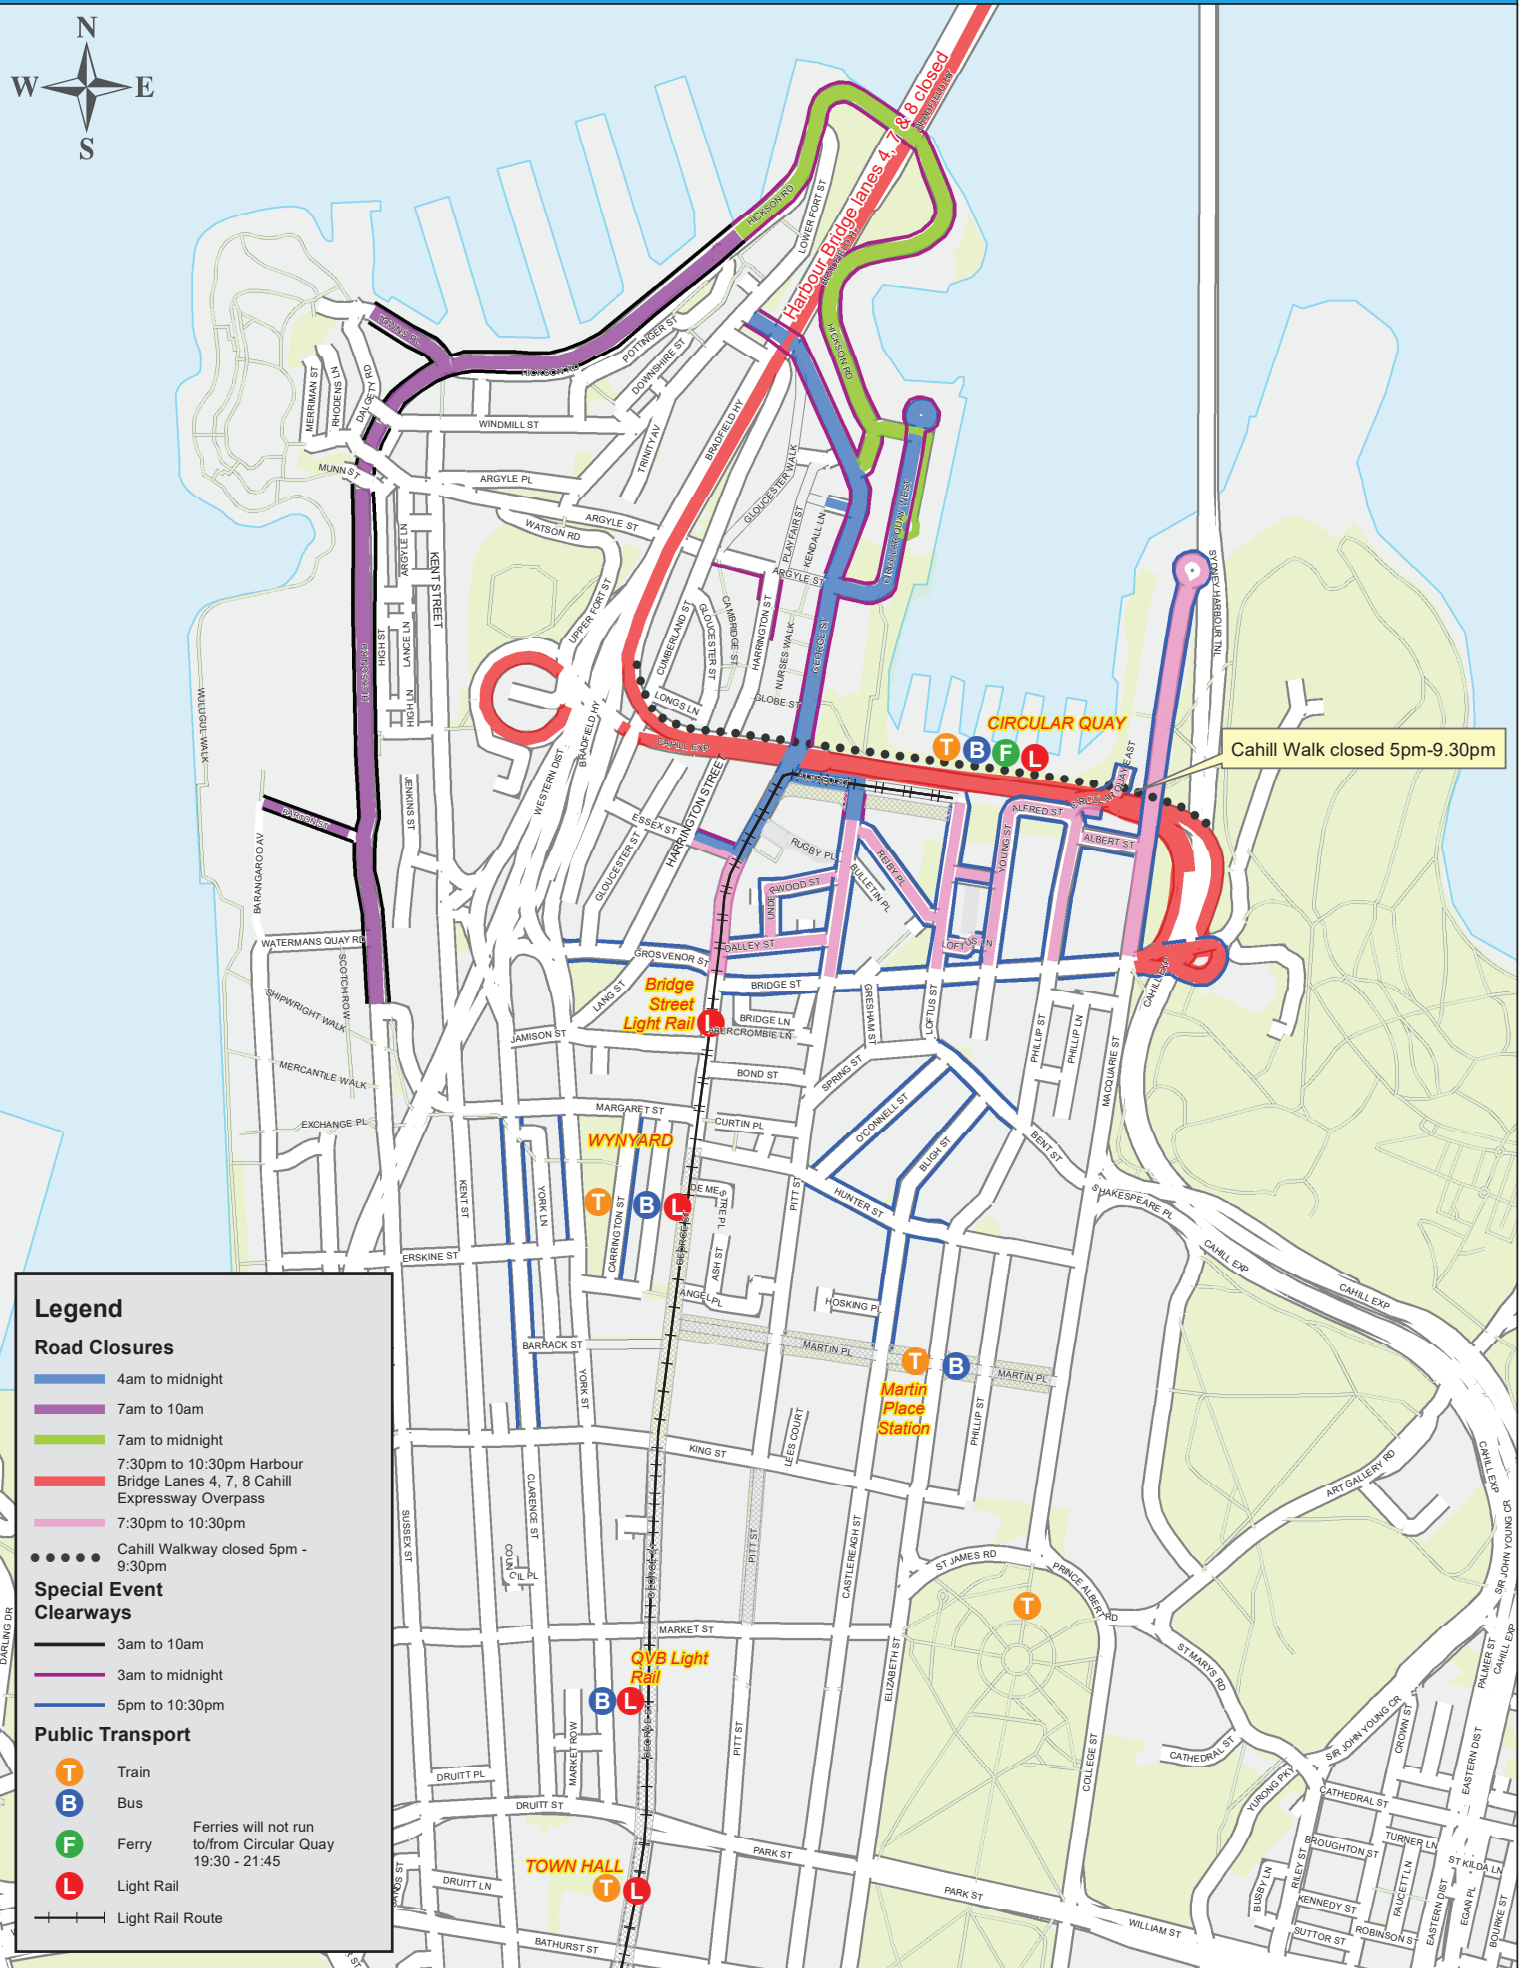

Australia Day - Sydney CBD Wednesday 26 January 2022

Cahill Walk closed 5pm-9.30pm

Legend

Road Closures

- 4am to midnight
- 7am to 10am
- 7am to midnight
- 7:30pm to 10:30pm Harbour Bridge Lanes 4, 7, 8 Cahill Expressway Overpass
- 7:30pm to 10:30pm
- Cahill Walkway closed 5pm - 9:30pm

Special Event Clearways

- 3am to 10am
- 3am to midnight
- 5pm to 10:30pm

Public Transport

- T Train
 - B Bus
 - F Ferry
 - L Light Rail
 - Light Rail Route
- Ferries will not run to/from Circular Quay 19:30 - 21:45